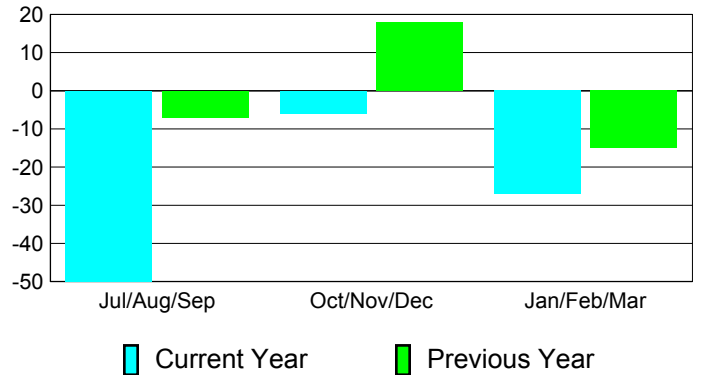

**Membership Results
2010-2011**

**Membership
2009-2010**

Month	Net Memb Goal	Actual New Memb	Actual Dropped Memb	Gain/Loss of Memb	Gain/Loss of Memb
Jul/Aug/Sep	0	22	-72	-50	-7
Oct/Nov/Dec	0	25	-31	-6	18
Jan/Feb/Mar	0	16	-43	-27	-15
Totals	0	63	-146	-83	-4

Membership Results 2010-2011

Goal, New, Dropped, Gain/Loss

Comparison of Membership Gain/Loss

Current Year Compared to the Previous Year

Gender Comparison 2010-2011

Jul/Aug/Sep

Oct/Nov/Dec

Jan/Feb/Mar