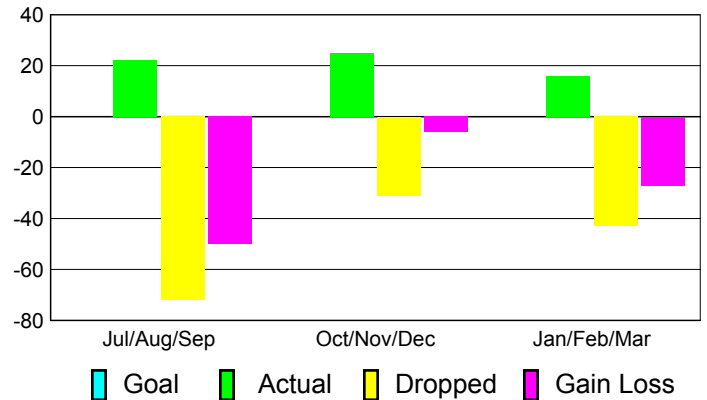

Membership Results 2010-2011

Goal, New, Dropped, Gain/Loss

Comparison of Membership Gain/Loss

Current Year Compared to the Previous Year